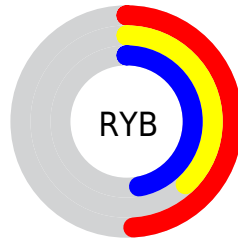

Conversions

Conversions Part 2

Format	Color
RYB	125, 96, 119
Decimal	8216695
CIELab	44.32, 15.92, -8.40
CIElCh	44, 18.005, 332.182
Yxy	14.0576, 0.3236, 0.2848
Android (android.graphics.Color)	4286406775 (0xFF7D6077)
YUV	107.2930, 5.7716, 15.5290
Hunter-Lab	37.4935, 10.4172, -4.3131

Details

The Hex color **7D6077** is a dark color, and the websafe version is hex **996666**. A complement of this color would be **607D66**, and the grayscale version is **6B6B6B**.

A 20% lighter version of the original color is **B293AB**, and **4C3147** is the 20% darker color. If you saturate the color by 10%, you get **7D5374**, and if you desaturate by 10%, it is **7D6D7A**.

Distribution

- Red (49%)
- Green (38%)
- Blue (47%)

- Red (49%)
- Yellow (38%)
- Blue (47%)

- Cyan (0%)
- Magenta (23%)
- Yellow (5%)
- Black (51%)

- Cyan (51%)
- Magenta (62%)
- Yellow (53%)

Brightness & Saturation Gradients

These gradients show how the Hex color 7D6077 changes by changing the brightness by 10 percent. The first figure shows a shift by +10% for each color and the second figure -10%.

Similar to the brightness gradients but the following saturation gradients show a change of the Hex color 7D6077 by changing the saturation by 10% instead.