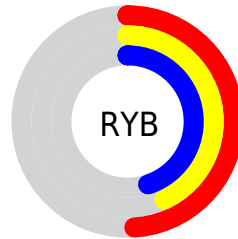

Converting Colors

Hex(7D6E74)

Have a look what the booklet for
Hex(7D6E74) contains.

Hex(7D6E74)	3
<i>Conversions</i>	4
<i>Details</i>	6
<i>Harmonies</i>	11
<i>Previews</i>	23
<i>Color Blindness Simulation</i>	26
<i>CSS Examples</i>	29

Conversions

Conversions Part 2

Format	Color
R_{YB}	125, 110, 116
Decimal	8220276
CIE Lab	47.97, 6.99, -1.18
CIE LCh	48, 7.091, 350.428
Yxy	16.7728, 0.3254, 0.3176
Android (android.graphics.Color)	4286410356 (0xFF7D6E74)
YUV	115.1690, 0.4097, 8.6218
Hunter-Lab	40.9546, 3.2334, 1.3723

Details

The Hex color **7D6E74** is a dark color, and the websafe version is hex **666666**. A complement of this color would be **6E7D77**, and the grayscale version is **737373**.

A 20% lighter version of the original color is **B2A2A8**, and **4C3E44** is the 20% darker color. If you saturate the color by 10%, you get **7D626D**, and if you desaturate by 10%, it is **7D7B7C**.

Distribution

Red (49%)

Green (43%)

Blue (45%)

Red (49%)

Yellow (43%)

Blue (45%)

Cyan (0%)