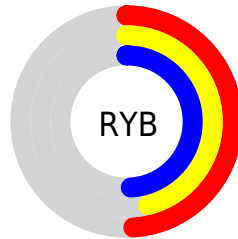

Conversions

Conversions Part 2

Format	Color
RYB	125, 117, 125
Decimal	8222077
CIELab	50.17, 4.65, -3.29
CIElCh	50, 5.691, 324.745
Yxy	18.5632, 0.3134, 0.3141
Android (android.graphics.Color)	4286412157 (0xFF7D757D)
YUV	120.3040, 2.3151, 4.1184
Hunter-Lab	43.0851, 1.3306, -0.1273

Details

The Hex color **7D757D** is a dark color, and the websafe version is hex **666666**. A complement of this color would be **757D75**, and the grayscale version is **787878**.

A 20% lighter version of the original color is **B2A9B2**, and **4C454C** is the 20% darker color. If you saturate the color by 10%, you get **7D697D**, and if you desaturate by 10%, it is **7D827D**.

Distribution

Red (49%)

Green (46%)

Blue (49%)

Red (49%)

Yellow (46%)

Blue (49%)

Cyan (0%)

Magenta (6%)

Yellow (0%)

Black (51%)

Cyan (51%)

Magenta (54%)

Yellow (51%)

Brightness & Saturation Gradients

These gradients show how the Hex color 7D757D changes by changing the brightness by 10 percent. The first figure shows a shift by +10% for each color and the second figure -10%.