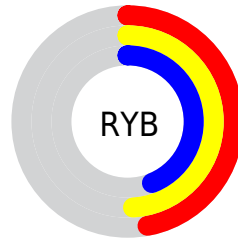

Conversions

Conversions Part 2

Format	Color
RYB	119, 125, 113
Decimal	8223089
CIELab	50.95, 0.00, 4.92
CIELCh	51, 4.920, 89.951
Yxy	19.2270, 0.3271, 0.3441
Android (android.graphics.Color)	4286413169 (0xFF7D7971)
YUV	121.2840, -4.0840, 3.2589
Hunter-Lab	43.8486, -2.3388, 5.8539

Details

The Hex color **7D7971** is a dark color, and the websafe version is hex **666666**. A complement of this color would be **71757D**, and the grayscale version is **797979**.

A 20% lighter version of the original color is **B2ADA5**, and **4C4941** is the 20% darker color. If you saturate the color by 10%, you get **7D7565**, and if you desaturate by 10%, it is **7D7D7E**.

Distribution

Red (49%)

Green (47%)

Blue (44%)

Red (47%)

Yellow (49%)

Blue (44%)

Cyan (0%)

Magenta (3%)

Yellow (10%)

Black (51%)

Cyan (51%)

Magenta (53%)

Yellow (56%)

Brightness & Saturation Gradients

These gradients show how the Hex color 7D7971 changes by changing the brightness by 10 percent. The first figure shows a shift by +10% for each color and the second figure -10%.