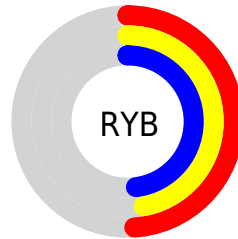

## Conversions Part 2

<b>Format</b>	<b>Color</b>
<b>R<sub>YB</sub></b>	125, 121, 122
Decimal	8223098
CIE Lab	51.20, 1.72, -0.01
CIE LCh	51, 1.718, 359.595
Yxy	19.4399, 0.3165, 0.3272
Android (android.graphics.Color)	4286413178 (0xFF7D797A)
YUV	122.3100, -0.1528, 2.3591
Hunter-Lab	44.0907, -1.0162, 2.3910

# Details

The Hex color **7D797A** is a dark color, and the websafe version is hex **666666**. A complement of this color would be **797D7C**, and the grayscale version is **7A7A7A**.

A 20% lighter version of the original color is **B2ADAE**, and **4C4949** is the 20% darker color. If you saturate the color by 10%, you get **7D6D71**, and if you desaturate by 10%, it is **7D8683**.

# Distribution

Red (49%)

Green (47%)

Blue (48%)

Red (49%)

Yellow (47%)

Blue (48%)

Cyan (0%)

Magenta (3%)

Yellow (2%)

Black (51%)

Cyan (51%)

Magenta (53%)

Yellow (52%)