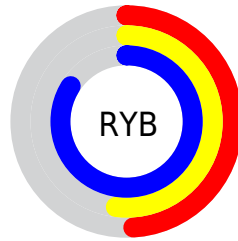

## Conversions Part 2

<b>Format</b>	<b>Color</b>
<a href="#">RYB</a>	<a href="#">125, 132, 213</a>
Decimal	<a href="#">8226261</a>
CIELab	<a href="#">57.98, 17.17, -42.08</a>
CIElCh	<a href="#">58, 45.451, 292.195</a>
Yxy	<a href="#">25.9391, 0.2380, 0.2140</a>
Android (android.graphics.Color)	<a href="#">4286416341 (0xFF7D85D5)</a>
YUV	<a href="#">139.7280, 36.1231, -12.9165</a>
Hunter-Lab	<a href="#">50.9305, 12.0028, -41.6900</a>

# Details

The Hex color **7D85D5** is a light color, and the websafe version is hex **9999FF**. A complement of this color would be **D5CD7D**, and the grayscale version is **8B8B8B**.

A 20% lighter version of the original color is **B5BAFF**, and **46549E** is the 20% darker color. If you saturate the color by 10%, you get **6872D5**, and if you desaturate by 10%, it is **9298D5**.

# Distribution

- Red (49%)
- Green (52%)
- Blue (84%)

- Red (49%)
- Yellow (52%)
- Blue (84%)

- Cyan (41%)
- Magenta (38%)
- Yellow (0%)
- Black (16%)

- Cyan (51%)
- Magenta (48%)
- Yellow (16%)

# Brightness & Saturation Gradients

These gradients show how the Hex color 7D85D5 changes by changing the brightness by 10 percent. The first figure shows a shift by +10% for each color and the second figure -10%.