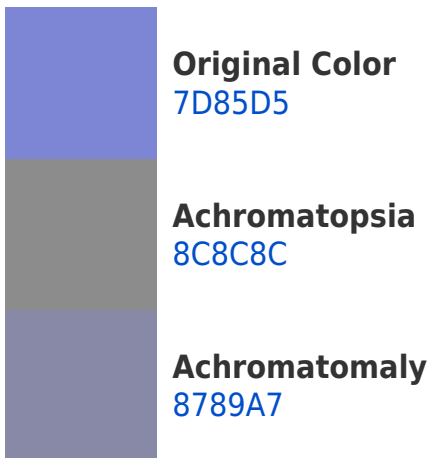

Monochromacy