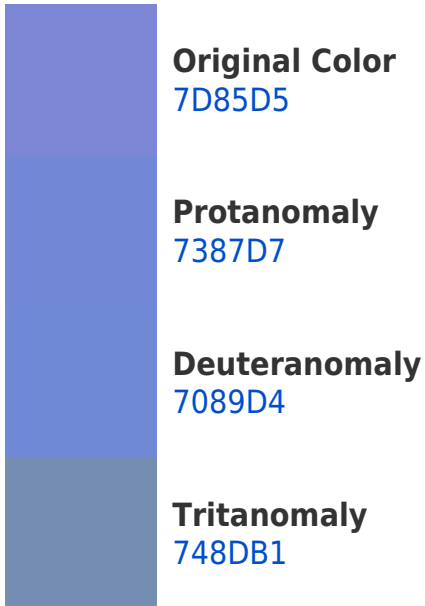

# Black Background

This preview shows how the Hex color 7D85D5 looks on a black background.

## Hex 7D85D5 Background

This preview shows how black text looks on a background with the Hex color 7D85D5.

This preview shows how white text looks on a background with the Hex color 7D85D5.

## Dichromacy

**Tritanopia**  
6F919C

# Trichromacy