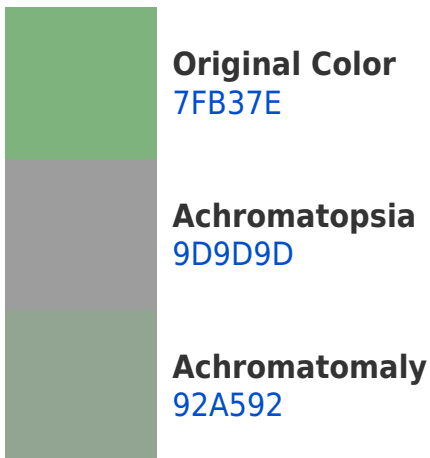

## Hex 7FB37E Background

This preview shows how black text looks on a background with the Hex color 7FB37E.

This preview shows how white text looks on a background with the Hex color 7FB37E.

## Dichromacy

**Tritanopia**  
8AABB9

# Trichromacy

# Monochromacy