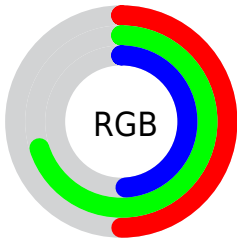

## Conversions Part 2

| <b>Format</b>                       | <b>Color</b>                                     |
|-------------------------------------|--|
| <a href="#">RYB</a>                 | <a href="#">126, 179, 178</a>                    |
| Decimal                             | <a href="#">8369022</a>                          |
| CIELab                              | <a href="#">68.21, -27.78, 21.73</a>             |
| CIElCh                              | <a href="#">68, 35.265, 141.964</a>              |
| Yxy                                 | <a href="#">38.2586, 0.3096,<br/>0.4136</a>      |
| Android<br>(android.graphics.Color) | <a href="#">4286559102<br/>(0xFF7FB37E)</a>      |
| YUV                                 | <a href="#">157.4100, -15.4851,<br/>-26.6696</a> |
| Hunter-Lab                          | <a href="#">61.8535, -25.5976,<br/>18.7451</a>   |

# Details

The Hex color **7FB37E** is a dark color, and the websafe version is hex **99CC99**. A complement of this color would be **B27EB3**, and the grayscale version is **9E9E9E**.

A 20% lighter version of the original color is **B5EBB3**, and **4C7E4D** is the 20% darker color. If you saturate the color by 10%, you get **6DB36C**, and if you desaturate by 10%, it is **91B390**.

# Distribution

- Red (50%)
- Green (70%)
- Blue (49%)

- Red (49%)
- Yellow (70%)
- Blue (70%)

- Cyan (29%)
- Magenta (0%)
- Yellow (30%)
- Black (30%)

- Cyan (50%)
- Magenta (30%)
- Yellow (51%)