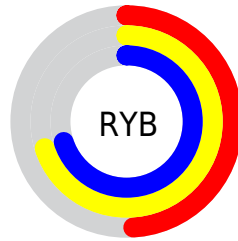

## Conversions Part 2

| <b>Format</b>                       | <b>Color</b>                                     |
|-------------------------------------|--|
| <a href="#">RYB</a>                 | <a href="#">126, 179, 178</a>                    |
| Decimal                             | <a href="#">8369022</a>                          |
| CIELab                              | <a href="#">68.21, -27.78, 21.73</a>             |
| CIElCh                              | <a href="#">68, 35.265, 141.964</a>              |
| Yxy                                 | <a href="#">38.2586, 0.3096,<br/>0.4136</a>      |
| Android<br>(android.graphics.Color) | <a href="#">4286559102<br/>(0xFF7FB37E)</a>      |
| YUV                                 | <a href="#">157.4100, -15.4851,<br/>-26.6696</a> |
| Hunter-Lab                          | <a href="#">61.8535, -25.5976,<br/>18.7451</a>   |

# Details

The Hex color **7FB37E** is a dark color, and the websafe version is hex **99CC99**. A complement of this color would be **B27EB3**, and the grayscale version is **9E9E9E**.

A 20% lighter version of the original color is **B5EBB3**, and **4C7E4D** is the 20% darker color. If you saturate the color by 10%, you get **6DB36C**, and if you desaturate by 10%, it is **91B390**.

# Distribution

- Red (50%)
- Green (70%)
- Blue (49%)

- Red (49%)
- Yellow (70%)
- Blue (70%)

- Cyan (29%)
- Magenta (0%)
- Yellow (30%)
- Black (30%)

- Cyan (50%)
- Magenta (30%)
- Yellow (51%)