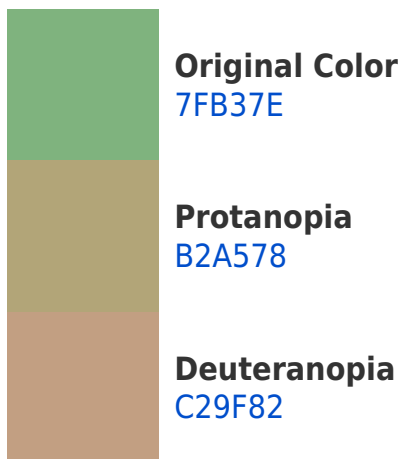

## White Background

This preview shows how the Hex color 7FB37E looks on a white background.

# Black Background

## Hex 7FB37E Background

This preview shows how black text looks on a background with the Hex color 7FB37E.

This preview shows how white text looks on a background with the Hex color 7FB37E.

## Dichromacy

**Tritanopia**  
8AABB9