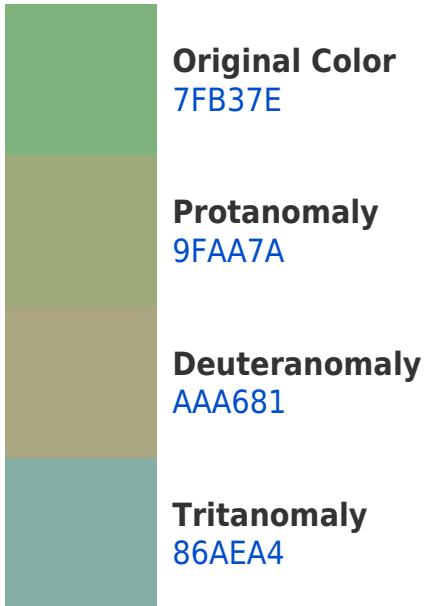

## Hex 7FB37E Background

This preview shows how black text looks on a background with the Hex color 7FB37E.

This preview shows how white text looks on a background with the Hex color 7FB37E.

# Color Blindness Simulation

Color vision deficiency is a very complex topic, and I could not describe the different causes any better than Wikipedia does, so if you want to learn more, you should check out their [article about color blindness](#).

## Dichromacy

**Tritanopia**  
8AABB9

# Trichromacy