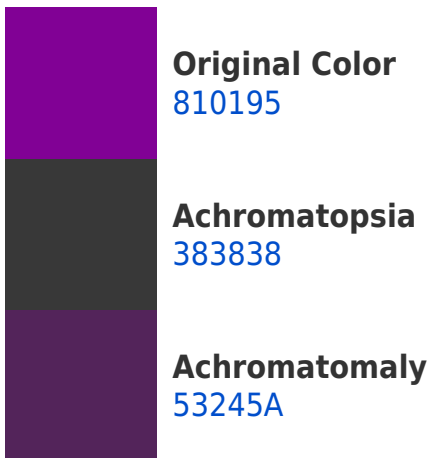

Hex 810195 Background

This preview shows how black text looks on a background with the Hex color 810195.

This preview shows how white text looks on a background with the Hex color 810195.

Color Blindness Simulation

Color vision deficiency is a very complex topic, and I could not describe the different causes any better than Wikipedia does, so if you want to learn more, you should check out their [article about color blindness](#).

Dichromacy

Original Color
810195

Protanopia
004A9D

Deuteranopia
004E8B

Tritanopia
763A3F

Trichromacy

Monochromacy

CSS Examples

Text

The CSS property to change the color of the text to Hex 810195 is called "color". The color property can be set on classes, ids or directly on the HTML element.

This example shows how text in the color #810195 looks like.