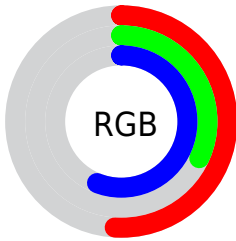

Distribution

Red (51%)

Green (32%)

Blue (56%)