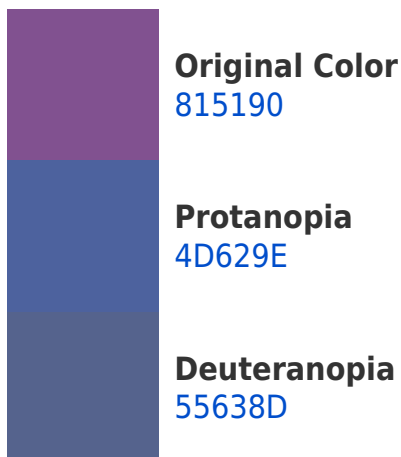

Color Blindness Simulation

Color vision deficiency is a very complex topic, and I could not describe the different causes any better than Wikipedia does, so if you want to learn more, you should check out their [article about color blindness](#).

Dichromacy