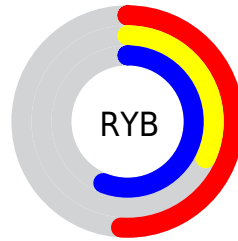

## Conversions Part 2

| <b>Format</b>                       | <b>Color</b>                                |
|-------------------------------------|---|
| <a href="#">RYB</a>                 | <a href="#">129, 81, 144</a>                |
| Decimal                             | <a href="#">8475024</a>                     |
| CIELab                              | <a href="#">42.10, 31.44, -26.88</a>        |
| CIElCh                              | <a href="#">42, 41.363, 319.474</a>         |
| Yxy                                 | <a href="#">12.5656, 0.2961, 0.2185</a>     |
| Android<br>(android.graphics.Color) | <a href="#">4286665104<br/>(0xFF815190)</a> |
| YUV                                 | <a href="#">102.5340, 20.4427, 23.2107</a>  |
| Hunter-Lab                          | <a href="#">35.4480, 23.7200, -21.8741</a>  |

# Details

The Hex color **815190** is a dark color, and the websafe version is hex **996699**. A complement of this color would be **609051**, and the grayscale version is **666666**.

A 20% lighter version of the original color is **B784C6**, and **4E225D** is the 20% darker color. If you saturate the color by 10%, you get **7E4390**, and if you desaturate by 10%, it is **845F90**.

# Distribution

Red (51%)

Green (32%)

Blue (56%)

Red (51%)

Yellow (32%)

Blue (56%)

Cyan (10%)