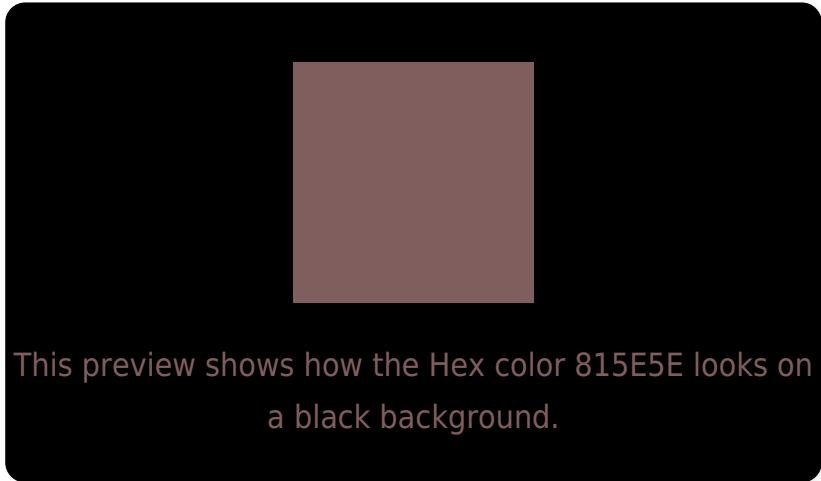

## White Background

This preview shows how the Hex color 815E5E looks on a white background.

# Black Background