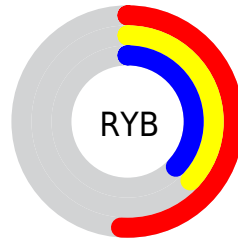

## Conversions Part 2

| <b>Format</b>                       | <b>Color</b>   |
|-------------------------------------|--|
| <a href="#">RYB</a>                 | <a href="#">129, 94, 94</a>                                  |
| Decimal                             | <a href="#">8478302</a>                                      |
| CIELab                              | <a href="#">43.48, 14.29, 5.61</a>                           |
| CIELCh                              | <a href="#">43, 15.349, 21.455</a>                           |
| Yxy                                 | <a href="#">13.4807, 0.3681, 0.3292</a>                      |
| Android<br>(android.graphics.Color) | <a href="#">4286668382</a><br>( <a href="#">0xFF815E5E</a> ) |
| YUV                                 | <a href="#">104.4650, -5.1592, 21.5172</a>                   |
| Hunter-Lab                          | <a href="#">36.7161, 9.0426, 5.6821</a>                      |

# Details

The Hex color **815E5E** is a dark color, and the websafe version is hex **996666**. A complement of this color would be **5E8181**, and the grayscale version is **696969**.

A 20% lighter version of the original color is **B79190**, and **4F3030** is the 20% darker color. If you saturate the color by 10%, you get **815151**, and if you desaturate by 10%, it is **816B6B**.

# Distribution

Red (51%)

Green (37%)

Blue (37%)

Red (51%)

Yellow (37%)

Blue (37%)

Cyan (0%)