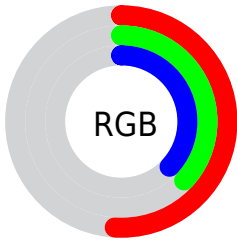

Distribution

Red (51%)

Green (37%)

Blue (37%)