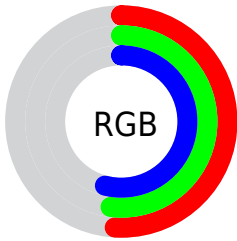

Distribution

- Red (51%)
- Green (52%)
- Blue (54%)