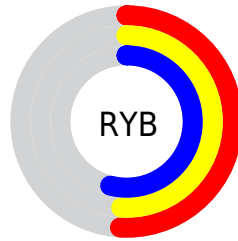

Conversions

Conversions Part 2

Format	Color
R_{YB}	129, 131, 138
Decimal	8488074
CIE Lab	55.08, 0.12, -3.62
CIE LCh	55, 3.618, 271.979
Yxy	23.0046, 0.3031, 0.3185
Android (android.graphics.Color)	4286678154 (0xFF81848A)
YUV	131.7870, 3.0630, -2.4442
Hunter-Lab	47.9631, -2.4622, -0.2115

Details

The Hex color **81848A** is a dark color, and the websafe version is hex **999999**. A complement of this color would be **8A8781**, and the grayscale version is **848484**.

A 20% lighter version of the original color is **B6B9BF**, and **505358** is the 20% darker color. If you saturate the color by 10%, you get **737B8A**, and if you desaturate by 10%, it is **8F8D8A**.

Distribution

- Red (51%)
- Green (52%)
- Blue (54%)

- Red (51%)
- Yellow (51%)
- Blue (54%)

- Cyan (7%)
- Magenta (4%)
- Yellow (0%)
- Black (46%)

- Cyan (49%)
- Magenta (48%)
- Yellow (46%)

Brightness & Saturation Gradients

These gradients show how the Hex color 81848A changes by changing the brightness by 10 percent. The first figure shows a shift by +10% for each color and the second figure -10%.

Similar to the brightness gradients but the following saturation gradients show a change of the Hex color 81848A by changing the saturation by 10% instead.