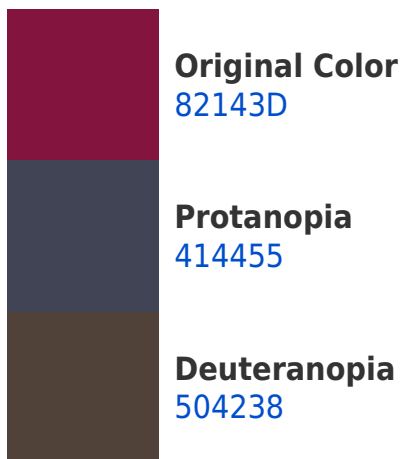

Color Blindness Simulation

Color vision deficiency is a very complex topic, and I could not describe the different causes any better than Wikipedia does, so if you want to learn more, you should check out their [article about color blindness](#).

Dichromacy