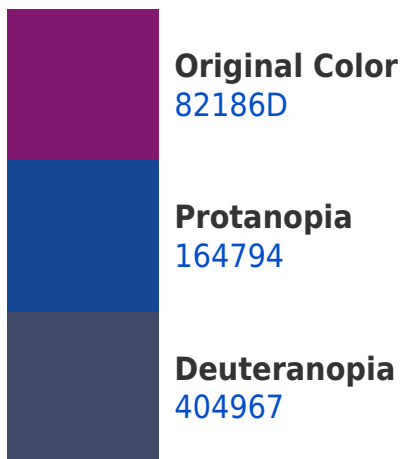

White Background

This preview shows how the Hex color 82186D looks on a white background.

Color Contrast Check

Large Text (above 18pt) WCAG AA ✓ Pass

Any Text WCAG AA ✓ Pass

Large Text (above 18pt) WCAG AAA ✓ Pass

Hex 82186D Background

This preview shows how black text looks on a background with the Hex color 82186D.

This preview shows how white text looks on a background with the Hex color 82186D.

Color Blindness Simulation

Color vision deficiency is a very complex topic, and I could not describe the different causes any better than Wikipedia does, so if you want to learn more, you should check out their [article about color blindness](#).

Dichromacy

Trichromacy

Original Color
82186D

Protanomaly
3D3686

Deuteranomaly
583769

Tritanomaly
7F2747

Monochromacy

Original Color
82186D