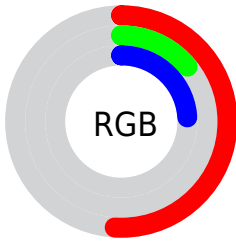

## Conversions Part 2

| <b>Format</b>                       | <b>Color</b>                 |
|-------------------------------------|------------------------------|
| <b>R<sub>YB</sub></b>               | 130, 36, 62                  |
| Decimal                             | 8528958                      |
| CIE Lab                             | 30.29, 41.94, 7.16           |
| CIE LCh                             | 30, 42.546, 9.687            |
| Yxy                                 | 6.3554, 0.4805,<br>0.2852    |
| Android<br>(android.graphics.Color) | 4286719038<br>(0xFF82243E)   |
| YUV                                 | 67.0700, -2.4995,<br>55.1896 |
| Hunter-Lab                          | 25.2099, 31.6893,<br>5.3706  |

# Details

The Hex color **82243E** is a dark color, and the websafe version is hex **660033**. A complement of this color would be **248268**, and the grayscale version is **434343**.

A 20% lighter version of the original color is **BB586D**, and **4B0014** is the 20% darker color. If you saturate the color by 10%, you get **821735**, and if you desaturate by 10%, it is **823147**.

# Distribution

- Red (51%)
- Green (14%)
- Blue (24%)

- Red (51%)
- Yellow (14%)
- Blue (24%)

- Cyan (0%)
- Magenta (72%)
- Yellow (52%)
- Black (49%)

- Cyan (49%)
- Magenta (86%)
- Yellow (76%)