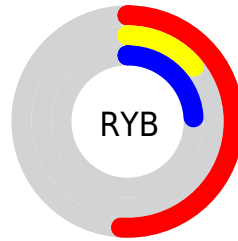

## Conversions Part 2

| <b>Format</b>                       | <b>Color</b>                 |
|-------------------------------------|------------------------------|
| <b>R<sub>YB</sub></b>               | 130, 36, 62                  |
| Decimal                             | 8528958                      |
| CIE Lab                             | 30.29, 41.94, 7.16           |
| CIE LCh                             | 30, 42.546, 9.687            |
| Yxy                                 | 6.3554, 0.4805,<br>0.2852    |
| Android<br>(android.graphics.Color) | 4286719038<br>(0xFF82243E)   |
| YUV                                 | 67.0700, -2.4995,<br>55.1896 |
| Hunter-Lab                          | 25.2099, 31.6893,<br>5.3706  |

# Details

The Hex color **82243E** is a dark color, and the websafe version is hex **660033**. A complement of this color would be **248268**, and the grayscale version is **434343**.

A 20% lighter version of the original color is **BB586D**, and **4B0014** is the 20% darker color. If you saturate the color by 10%, you get **821735**, and if you desaturate by 10%, it is **823147**.

# Distribution

- Red (51%)
- Green (14%)
- Blue (24%)

- Red (51%)
- Yellow (14%)
- Blue (24%)

- Cyan (0%)
- Magenta (72%)
- Yellow (52%)
- Black (49%)

- Cyan (49%)
- Magenta (86%)
- Yellow (76%)

# Brightness & Saturation Gradients

These gradients show how the Hex color 82243E changes by changing the brightness by 10 percent. The first figure shows a shift by +10% for each color and the second figure -10%.