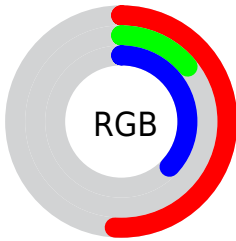

## Conversions Part 2

| <b>Format</b>                       | <b>Color</b>                 |
|-------------------------------------|------------------------------|
| <b>R<sub>YB</sub></b>               | 130, 36, 94                  |
| Decimal                             | 8528990                      |
| CIE <sub>Lab</sub>                  | 31.38, 45.59, -12.24         |
| CIE <sub>LCh</sub>                  | 31, 47.207, 344.977          |
| Yxy                                 | 6.8157, 0.3959,<br>0.2275    |
| Android<br>(android.graphics.Color) | 4286719070<br>(0xFF82245E)   |
| YUV                                 | 70.7180, 11.4780,<br>51.9903 |
| Hunter-Lab                          | 26.1070, 35.3834,<br>-7.3432 |

# Details

The Hex color **82245E** is a dark color, and the websafe version is hex **993366**. A complement of this color would be **248248**, and the grayscale version is **474747**.

A 20% lighter version of the original color is **BA5990**, and **4D0030** is the 20% darker color. If you saturate the color by 10%, you get **821759**, and if you desaturate by 10%, it is **823163**.

# Distribution

- Red (51%)
- Green (14%)
- Blue (37%)

- Red (51%)
- Yellow (14%)
- Blue (37%)

- Cyan (0%)
- Magenta (72%)
- Yellow (28%)
- Black (49%)

- Cyan (49%)
- Magenta (86%)
- Yellow (63%)