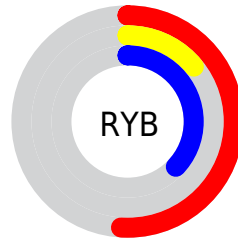

## Conversions Part 2

| <b>Format</b>                       | <b>Color</b>                 |
|-------------------------------------|------------------------------|
| <b>R<sub>YB</sub></b>               | 130, 36, 94                  |
| Decimal                             | 8528990                      |
| CIE <sub>Lab</sub>                  | 31.38, 45.59, -12.24         |
| CIE <sub>LCh</sub>                  | 31, 47.207, 344.977          |
| Yxy                                 | 6.8157, 0.3959,<br>0.2275    |
| Android<br>(android.graphics.Color) | 4286719070<br>(0xFF82245E)   |
| YUV                                 | 70.7180, 11.4780,<br>51.9903 |
| Hunter-Lab                          | 26.1070, 35.3834,<br>-7.3432 |

# Details

The Hex color **82245E** is a dark color, and the websafe version is hex **993366**. A complement of this color would be **248248**, and the grayscale version is **474747**.

A 20% lighter version of the original color is **BA5990**, and **4D0030** is the 20% darker color. If you saturate the color by 10%, you get **821759**, and if you desaturate by 10%, it is **823163**.

# Distribution

- Red (51%)
- Green (14%)
- Blue (37%)

- Red (51%)
- Yellow (14%)
- Blue (37%)

- Cyan (0%)
- Magenta (72%)
- Yellow (28%)
- Black (49%)

- Cyan (49%)
- Magenta (86%)
- Yellow (63%)