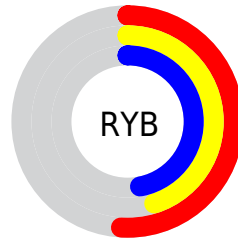

## Conversions Part 2

<b>Format</b>	<b>Color</b>
<b>R<sub>YB</sub></b>	130, 114, 121
Decimal	8548985
CIE <sub>Lab</sub>	49.69, 7.52, -1.57
CIE <sub>LCh</sub>	50, 7.687, 348.182
Yxy	18.1609, 0.3251, 0.3161
Android (android.graphics.Color)	4286739065 (0xFF827279)
YUV	119.5820, 0.6991, 9.1366
Hunter-Lab	42.6156, 3.6424, 1.1564

# Details

The Hex color **827279** is a dark color, and the websafe version is hex **666666**. A complement of this color would be **72827B**, and the grayscale version is **787878**.

A 20% lighter version of the original color is **B7A6AD**, and **514249** is the 20% darker color. If you saturate the color by 10%, you get **826572**, and if you desaturate by 10%, it is **827F80**.

# Distribution

- Red (51%)
- Green (45%)
- Blue (47%)

- Red (51%)
- Yellow (45%)
- Blue (47%)

- Cyan (0%)
- Magenta (12%)
- Yellow (7%)
- Black (49%)

- Cyan (49%)
- Magenta (55%)
- Yellow (53%)

# Brightness & Saturation Gradients

These gradients show how the Hex color 827279 changes by changing the brightness by 10 percent. The first figure shows a shift by +10% for each color and the second figure -10%.