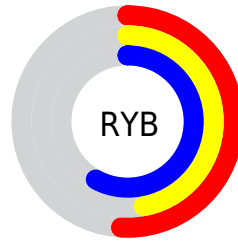

Conversions

Conversions Part 2

Format	Color
R _Y B	130, 120, 149
Decimal	8550549
CIE Lab	52.23, 9.84, -14.27
CIE LCh	52, 17.331, 304.582
Yxy	20.3487, 0.2927, 0.2790
Android (android.graphics.Color)	4286740629 (0xFF827895)
YUV	126.2960, 11.1931, 3.2484
Hunter-Lab	45.1095, 5.5300, -9.4790

Details

The Hex color **827895** is a dark color, and the websafe version is hex **666699**. A complement of this color would be **8B9578**, and the grayscale version is **7E7E7E**.

A 20% lighter version of the original color is **B7ACCB**, and **504862** is the 20% darker color. If you saturate the color by 10%, you get **786995**, and if you desaturate by 10%, it is **8C8795**.

Distribution

- Red (51%)
- Green (47%)
- Blue (58%)

- Red (51%)
- Yellow (47%)
- Blue (58%)

- Cyan (13%)
- Magenta (19%)
- Yellow (0%)
- Black (42%)

- Cyan (49%)
- Magenta (53%)
- Yellow (42%)

Brightness & Saturation Gradients

These gradients show how the Hex color 827895 changes by changing the brightness by 10 percent. The first figure shows a shift by +10% for each color and the second figure -10%.

Similar to the brightness gradients but the following saturation gradients show a change of the Hex color 827895 by changing the saturation by 10% instead.