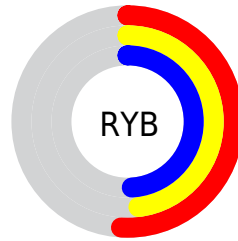

## Conversions Part 2

Format	Color
<a href="#">RYB</a>	<a href="#">130, 122, 125</a>
Decimal	<a href="#">8551037</a>
CIELab	<a href="#">52.00, 3.63, -0.55</a>
CIElCh	<a href="#">52, 3.667, 351.424</a>
Yxy	<a href="#">20.1456, 0.3191, 0.3236</a>
Android (android.graphics.Color)	<a href="#">4286741117 (0xFF827A7D)</a>
YUV	<a href="#">124.7340, 0.1311, 4.6183</a>
Hunter-Lab	<a href="#">44.8838, 0.4636, 2.0359</a>

# Details

The Hex color **827A7D** is a dark color, and the websafe version is hex **666666**. A complement of this color would be **7A827F**, and the grayscale version is **7D7D7D**.

A 20% lighter version of the original color is **B7AEB2**, and **51494C** is the 20% darker color. If you saturate the color by 10%, you get **826D75**, and if you desaturate by 10%, it is **828785**.

# Distribution

- Red (51%)
- Green (48%)
- Blue (49%)

- Red (51%)
- Yellow (48%)
- Blue (49%)

- Cyan (0%)
- Magenta (6%)
- Yellow (4%)
- Black (49%)

- Cyan (49%)
- Magenta (52%)
- Yellow (51%)

# Brightness & Saturation Gradients

These gradients show how the Hex color 827A7D changes by changing the brightness by 10 percent. The first figure shows a shift by +10% for each color and the second figure -10%.