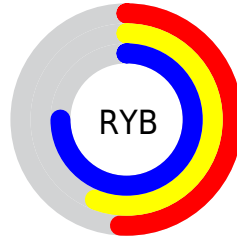

## Conversions Part 2

<b>Format</b>	<b>Color</b>
<a href="#">RYB</a>	<a href="#">130, 144, 191</a>
Decimal	<a href="#">8557759</a>
CIELab	<a href="#">61.38, 3.83, -24.38</a>
CIELCh	<a href="#">61, 24.681, 278.925</a>
Yxy	<a href="#">29.6872, 0.2599, 0.2642</a>
Android (android.graphics.Color)	<a href="#">4286747839 (0xFF8294BF)</a>
YUV	<a href="#">147.5200, 21.4356, -15.3650</a>
Hunter-Lab	<a href="#">54.4860, 0.3102, -20.0567</a>

# Details

The Hex color **8294BF** is a light color, and the websafe version is hex **9999CC**. A complement of this color would be **BFAD82**, and the grayscale version is **939393**.

A 20% lighter version of the original color is **B8CAF7**, and **4E6289** is the 20% darker color. If you saturate the color by 10%, you get **6F87BF**, and if you desaturate by 10%, it is **95A1BF**.

# Distribution

- Red (51%)
- Green (58%)
- Blue (75%)

- Red (51%)
- Yellow (56%)
- Blue (75%)

- Cyan (32%)
- Magenta (23%)
- Yellow (0%)
- Black (25%)

- Cyan (49%)
- Magenta (42%)
- Yellow (25%)

# Brightness & Saturation Gradients

These gradients show how the Hex color 8294BF changes by changing the brightness by 10 percent. The first figure shows a shift by +10% for each color and the second figure -10%.