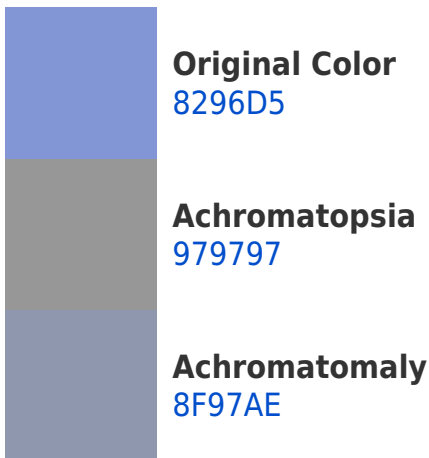

Any Text WCAG AA ✓ Pass

Large Text (above 18pt) WCAG AAA ✓ Pass

Any Text WCAG AAA ✓ Pass

If you want to check with other color combinations, try the [Color Contrast Checker](#).

Hex 8296D5 Background

This preview shows how black text looks on a background with the Hex color 8296D5.

This preview shows how white text looks on a background with the Hex color 8296D5.

Color Blindness Simulation

Color vision deficiency is a very complex topic, and I could not describe the different causes any better than Wikipedia does, so if you want to learn more, you should check out their [article about color blindness](#).

Dichromacy

Original Color
8296D5

Protanopia
8495D5

Deuteranopia
8296D5

Tritanopia
789EAB

Trichromacy

Monochromacy

CSS Examples

Text

The CSS property to change the color of the text to Hex 8296D5 is called "color". The color property can be set on classes, ids or directly on the HTML element.

This example shows how text in the color #8296D5 looks like.