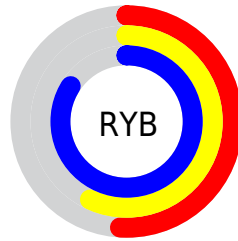

Conversions

Conversions Part 2

Format	Color
RYB	130, 146, 213
Decimal	8558293
CIELab	62.81, 8.57, -34.49
CIELCh	63, 35.540, 283.953
Yxy	31.3626, 0.2456, 0.2398
Android (android.graphics.Color)	4286748373 (0xFF8296D5)
YUV	151.2020, 30.4664, -18.5942
Hunter-Lab	56.0023, 4.3821, -32.0613

Details

The Hex color **8296D5** is a light color, and the websafe version is hex **9999CC**. A complement of this color would be **D5C182**, and the grayscale version is **979797**.

A 20% lighter version of the original color is **B9CCFF**, and **4C639E** is the 20% darker color. If you saturate the color by 10%, you get **6D86D5**, and if you desaturate by 10%, it is **97A6D5**.

Distribution

- Red (51%)
- Green (59%)
- Blue (84%)

- Red (51%)
- Yellow (57%)
- Blue (84%)

- Cyan (39%)
- Magenta (30%)
- Yellow (0%)
- Black (16%)

- Cyan (49%)
- Magenta (41%)
- Yellow (16%)

Brightness & Saturation Gradients

These gradients show how the Hex color 8296D5 changes by changing the brightness by 10 percent. The first figure shows a shift by +10% for each color and the second figure -10%.

Similar to the brightness gradients but the following saturation gradients show a change of the Hex color 8296D5 by changing the saturation by 10% instead.