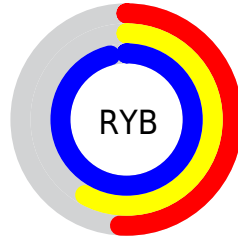

## Conversions Part 2

<b>Format</b>	<b>Color</b>
<a href="#">RYB</a>	<a href="#">130, 148, 246</a>
Decimal	<a href="#">8558582</a>
CIELab	<a href="#">64.59, 17.41, -49.93</a>
CIElCh	<a href="#">65, 52.881, 289.217</a>
Yxy	<a href="#">33.5329, 0.2276, 0.2068</a>
Android (android.graphics.Color)	<a href="#">4286748662 (0xFF8297F6)</a>
YUV	<a href="#">155.5510, 44.5914, -22.4082</a>
Hunter-Lab	<a href="#">57.9076, 12.4278, -53.3703</a>

# Details

The Hex color **8297F6** is a light color, and the websafe version is hex **6699FF**. A complement of this color would be **F6E182**, and the grayscale version is **9B9B9B**.

A 20% lighter version of the original color is **BCCDFF**, and **4765BD** is the 20% darker color. If you saturate the color by 10%, you get **6983F6**, and if you desaturate by 10%, it is **9BABF6**.

# Distribution

- Red (51%)
- Green (59%)
- Blue (96%)

- Red (51%)
- Yellow (58%)
- Blue (96%)

- Cyan (47%)
- Magenta (39%)
- Yellow (0%)
- Black (4%)

- Cyan (49%)
- Magenta (41%)
- Yellow (4%)

# Brightness & Saturation Gradients

These gradients show how the Hex color 8297F6 changes by changing the brightness by 10 percent. The first figure shows a shift by +10% for each color and the second figure -10%.