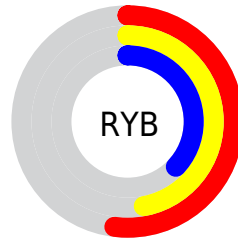

Converting Colors

Hex(846D5E)

Have a look what the booklet for
Hex(846D5E) contains.

Hex(846D5E)	3
<i>Conversions</i>	4
<i>Details</i>	6
<i>Harmonies</i>	11
<i>Previews</i>	23
<i>Color Blindness Simulation</i>	26
<i>CSS Examples</i>	29

Conversions

Conversions Part 2

Format	Color
RYB	132, 119, 94
Decimal	8678750
CIELab	47.82, 6.66, 11.78
CIELCh	48, 13.536, 60.503
Yxy	16.6510, 0.3652, 0.3576
Android (android.graphics.Color)	4286868830 (0xFF846D5E)
YUV	114.1670, -9.9423, 15.6395
Hunter-Lab	40.8056, 2.9757, 9.8097

Details

The Hex color **846D5E** is a dark color, and the websafe version is hex **666666**. A complement of this color would be **5E7584**, and the grayscale version is **727272**.

A 20% lighter version of the original color is **BAA090**, and **523E30** is the 20% darker color. If you saturate the color by 10%, you get **846551**, and if you desaturate by 10%, it is **84756B**.

Distribution

- Red (52%)
- Green (43%)
- Blue (37%)

- Red (52%)
- Yellow (47%)
- Blue (37%)

- Cyan (0%)
- Magenta (17%)
- Yellow (29%)
- Black (48%)

- Cyan (48%)
- Magenta (57%)
- Yellow (63%)

Brightness & Saturation Gradients