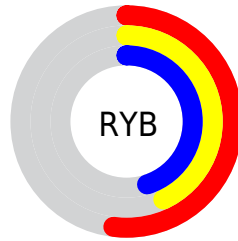

Conversions

Conversions Part 2

Format	Color
R_{YB}	132, 109, 116
Decimal	8678772
CIE Lab	48.39, 10.31, -0.49
CIE LCh	48, 10.323, 357.305
Yxy	17.1038, 0.3352, 0.3161
Android (android.graphics.Color)	4286868852 (0xFF846D74)
YUV	116.6750, -0.3328, 13.4400
Hunter-Lab	41.3567, 5.9059, 1.8994

Details

The Hex color **846D74** is a dark color, and the websafe version is hex **666666**. A complement of this color would be **6D847D**, and the grayscale version is **757575**.

A 20% lighter version of the original color is **B9A1A8**, and **523D44** is the 20% darker color. If you saturate the color by 10%, you get **84606B**, and if you desaturate by 10%, it is **847A7D**.

Distribution

- Red (52%)
- Green (43%)
- Blue (45%)

- Red (52%)
- Yellow (43%)
- Blue (45%)

- Cyan (0%)
- Magenta (17%)
- Yellow (12%)
- Black (48%)

- Cyan (48%)
- Magenta (57%)
- Yellow (55%)

Brightness & Saturation Gradients

These gradients show how the Hex color 846D74 changes by changing the brightness by 10 percent. The first figure shows a shift by +10% for each color and the second figure -10%.

Similar to the brightness gradients but the following saturation gradients show a change of the Hex color 846D74 by changing the saturation by 10% instead.