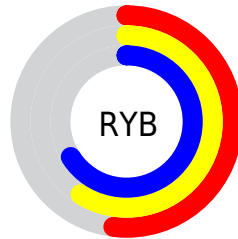

Conversions

Conversions Part 2

Format	Color
RYB	132, 151, 169
Decimal	8694185
CIELab	66.63, -12.50, -4.14
CIElCh	67, 13.163, 198.320
Yxy	36.1460, 0.2809, 0.3289
Android (android.graphics.Color)	4286884265 (0xFF84A9A9)
YUV	157.9370, 5.4541, -22.7467
Hunter-Lab	60.1216, -13.5747, -0.2079

Details

The Hex color **84A9A9** is a light color, and the websafe version is hex **669999**. A complement of this color would be **A98484**, and the grayscale version is **9E9E9E**.

A 20% lighter version of the original color is **BAE0E0**, and **517575** is the 20% darker color. If you saturate the color by 10%, you get **73A9A9**, and if you desaturate by 10%, it is **95A9A9**.

Distribution

Red (52%)

Green (66%)

Blue (66%)

Red (52%)

Yellow (59%)

Blue (66%)

Cyan (22%)

Magenta (0%)

Yellow (0%)

Black (34%)

Cyan (48%)

Magenta (34%)

Yellow (34%)

Brightness & Saturation Gradients

These gradients show how the Hex color 84A9A9 changes by changing the brightness by 10 percent. The first figure shows a shift by +10% for each color and the second figure -10%.