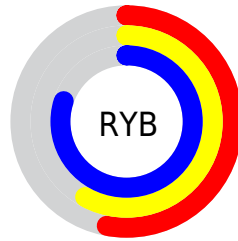

Conversions

Conversions Part 2

Format	Color
RYB	135, 147, 204
Decimal	8885708
CIELab	62.51, 8.10, -29.91
CIELCh	63, 30.986, 285.163
Yxy	31.0054, 0.2550, 0.2499
Android (android.graphics.Color)	4287075788 (0xFF8795CC)
YUV	151.0840, 26.0876, -14.1057
Hunter-Lab	55.6825, 3.9774, -26.4469

Details

The Hex color **8795CC** is a light color, and the websafe version is hex **9999CC**. A complement of this color would be **CCBE87**, and the grayscale version is **979797**.

A 20% lighter version of the original color is **BECBFF**, and **536296** is the 20% darker color. If you saturate the color by 10%, you get **7385CC**, and if you desaturate by 10%, it is **9BA5CC**.

Distribution

Red (53%)

Green (58%)

Blue (80%)

Red (53%)

Yellow (58%)

Blue (80%)

Cyan (34%)

Magenta (27%)

Yellow (0%)

Black (20%)

Cyan (47%)

Magenta (42%)

Yellow (20%)

Brightness & Saturation Gradients

These gradients show how the Hex color 8795CC changes by changing the brightness by 10 percent. The first figure shows a shift by +10% for each color and the second figure -10%.