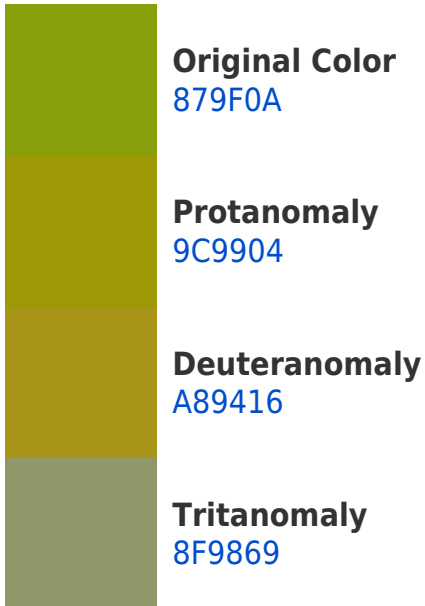

Similar to the brightness gradients but the following saturation gradients show a change of the Hex color 879F0A by changing the saturation by 10% instead.

879F0A

879F0A

FFFFFF

6B8500

C0D64D

506C00

DDF268

If you want to check with other color combinations, try the [Color Contrast Checker](#).

Hex 879F0A Background

This preview shows how black text looks on a background with the Hex color 879F0A.

This preview shows how white text looks on a background with the Hex color 879F0A.

Color Blindness Simulation

Color vision deficiency is a very complex topic, and I could not describe the different causes any better than Wikipedia does, so if you want to learn more, you should check out their [article about color blindness](#).

Dichromacy

Tritanopia
93949F

Trichromacy

Monochromacy

CSS Examples

Text

The CSS property to change the color of the text to Hex 879F0A is called "color". The color property can be set on classes, ids or directly on the HTML element.