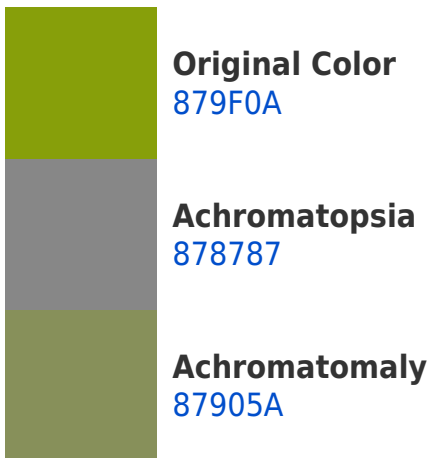

879F0A

00B1C0

748CFF

FF5C6B

Rectangle

The Rectangle color scheme consists of four colors that form a rectangle on the color wheel.

879F0A

00AE6E

If you want to check with other color combinations, try the [Color Contrast Checker](#).

Hex 879F0A Background

This preview shows how black text looks on a background with the Hex color 879F0A.

This preview shows how white text looks on a background with the Hex color 879F0A.

Dichromacy

Tritanopia
93949F

Trichromacy

Monochromacy

CSS Examples

Text

The CSS property to change the color of the text to Hex 879F0A is called "color". The color property can be set on classes, ids or directly on the HTML element.

This example shows how text in the color #879F0A looks like.

```
.text, #text, p{  
    color:#879F0A  
}
```

If you want to add a text shadow in that color use the text-shadow property, you can generate a text shadow directly with our [CSS Text Shadow Generator](#).