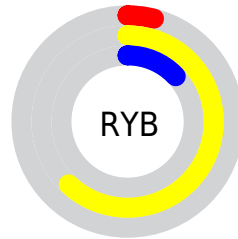

Conversions

Conversions Part 2

Format	Color
RYB	10, 159, 34
Decimal	8888074
CIELab	61.63, -25.55, 62.76
CIElCh	62, 67.758, 112.155
Yxy	29.9691, 0.3917, 0.5230
Android (android.graphics.Color)	4287078154 (0xFF879F0A)
YUV	134.8380, -61.5451, 0.1421
Hunter-Lab	54.7440, -22.6185, 33.0260

Details

The Hex color **879F0A** is a dark color, and the websafe version is hex **999900**. A complement of this color would be **220A9F**, and the grayscale version is **878787**.

A 20% lighter version of the original color is **C0D64D**, and **506C00** is the 20% darker color. If you saturate the color by 10%, you get **859F00**, and if you desaturate by 10%, it is **8A9F1A**.

Distribution

Red (53%)

Green (62%)

Blue (4%)

Red (4%)

Yellow (62%)

Blue (13%)

Cyan (15%)

Magenta (0%)

Yellow (94%)

Black (38%)

Cyan (47%)

Magenta (38%)

Yellow (96%)

Brightness & Saturation Gradients

These gradients show how the Hex color 879F0A changes by changing the brightness by 10 percent. The first figure shows a shift by +10% for each color and the second figure -10%.