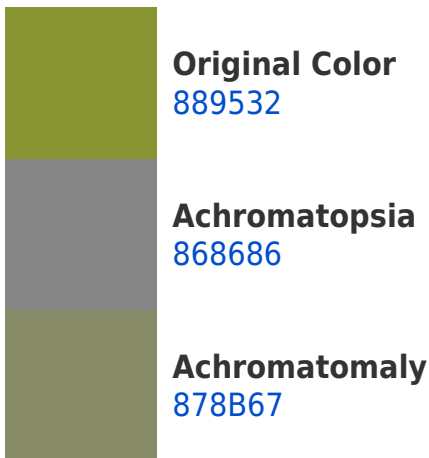

12008A

01000A

Previews

White Background

This preview shows how the Hex color 889532 looks on a white background.

Color Contrast Check

Large Text (above 18pt) WCAG AA ✓ Pass

Any Text WCAG AA × Fail

If you want to check with other color combinations, try the [Color Contrast Checker](#).

Hex 889532 Background

This preview shows how black text looks on a background with the Hex color 889532.

This preview shows how white text looks on a background with the Hex color 889532.

Dichromacy

Tritanopia
928B96

Trichromacy

Monochromacy

CSS Examples

Text

The CSS property to change the color of the text to Hex 889532 is called "color". The color property can be set on classes, ids or directly on the HTML element.

This example shows how text in the color #889532 looks like.

```
.text, #text, p{  
    color:#889532  
}
```

If you want to add a text shadow in that color use the text-shadow property, you can generate a text shadow directly with our [CSS Text Shadow Generator](#).