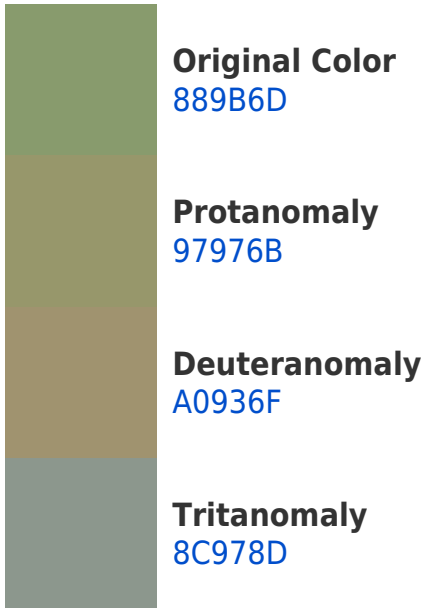

Hex 889B6D Background

This preview shows how black text looks on a background with the Hex color 889B6D.

This preview shows how white text looks on a background with the Hex color 889B6D.

Color Blindness Simulation

Color vision deficiency is a very complex topic, and I could not describe the different causes any better than Wikipedia does, so if you want to learn more, you should check out their [article about color blindness](#).

Dichromacy

Original Color
889B6D

Protanopia
A0946A

Deuteranopia
AE8E70

Tritanopia
8F94A0

Trichromacy

Monochromacy

CSS Examples

Text

The CSS property to change the color of the text to Hex 889B6D is called "color". The color property can be set on classes, ids or directly on the HTML element.

This example shows how text in the color #889B6D looks like.