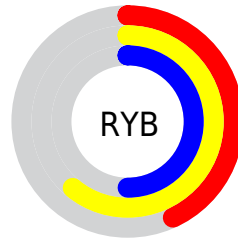

Converting Colors

Hex(889B6D)

Have a look what the booklet for
Hex(889B6D) contains.

Hex(889B6D)	3
<i>Conversions</i>	4
<i>Details</i>	6
<i>Harmonies</i>	11
<i>Previews</i>	23
<i>Color Blindness Simulation</i>	26
<i>CSS Examples</i>	29

Conversions

Conversions Part 2

Format	Color
RYB	109, 155, 128
Decimal	8952685
CIELab	61.46, -15.11, 21.96
CIElCh	61, 26.654, 124.528
Yxy	29.7811, 0.3359, 0.4061
Android (android.graphics.Color)	4287142765 (0xFF889B6D)
YUV	144.0750, -17.2920, -7.0818
Hunter-Lab	54.5720, -14.9222, 17.6470

Details

The Hex color **889B6D** is a dark color, and the websafe version is hex **999966**. A complement of this color would be **806D9B**, and the grayscale version is **909090**.

A 20% lighter version of the original color is **BED1A1**, and **56683D** is the 20% darker color. If you saturate the color by 10%, you get **829B5E**, and if you desaturate by 10%, it is **8E9B7C**.

Distribution

Red (53%)

Green (61%)

Blue (43%)

Red (43%)

Yellow (61%)

Blue (50%)

Cyan (12%)