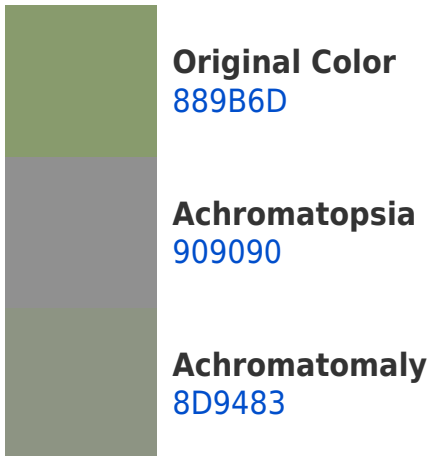

White Background

This preview shows how the Hex color 889B6D looks on a white background.

Color Contrast Check

Large Text (above 18pt) WCAG AA ✓ Pass

Any Text WCAG AA ✗ Fail

Large Text (above 18pt) WCAG AAA ✗ Fail

Hex 889B6D Background

This preview shows how black text looks on a background with the Hex color 889B6D.

This preview shows how white text looks on a background with the Hex color 889B6D.

Color Blindness Simulation

Dichromacy

Original Color
889B6D

Protanopia
A0946A

Deuteranopia
AE8E70

Tritanopia
8F94A0

Trichromacy

Monochromacy

CSS Examples

Text

The CSS property to change the color of the text to Hex 889B6D is called "color". The color property can be set on classes, ids or directly on the HTML element.

This example shows how text in the color #889B6D looks like.