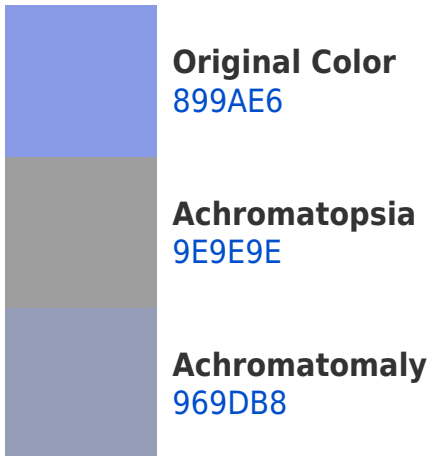

Any Text WCAG AAA ✓ Pass

If you want to check with other color combinations, try the [Color Contrast Checker](#).

Hex 899AE6 Background

This preview shows how black text looks on a background with the Hex color 899AE6.

This preview shows how white text looks on a background with the Hex color 899AE6.

Color Blindness Simulation

Color vision deficiency is a very complex topic, and I could not describe the different causes any better than Wikipedia does, so if you want to learn more, you should check out their [article about color blindness](#).

Dichromacy

Original Color
899AE6

Protanopia
849BE7

Deuteranopia
809CE5

Tritanopia
7CA4B2

Trichromacy

Monochromacy

CSS Examples

Text

The CSS property to change the color of the text to Hex 899AE6 is called "color". The color property can be set on classes, ids or directly on the HTML element.

This example shows how text in the color #899AE6 looks like.