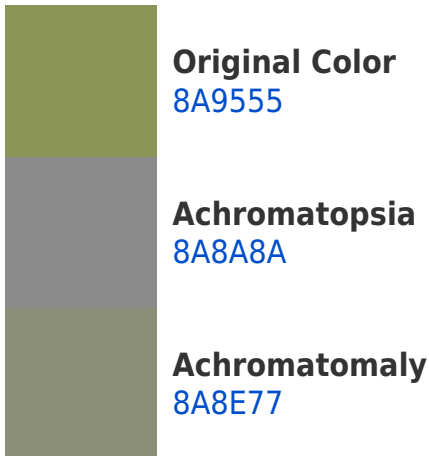

18008A

02000A

Previews

White Background

This preview shows how the Hex color 8A9555 looks on a white background.

Color Contrast Check

Large Text (above 18pt) WCAG AA ✓ Pass

Any Text WCAG AA × Fail

If you want to check with other color combinations, try the [Color Contrast Checker](#).

Hex 8A9555 Background

This preview shows how black text looks on a background with the Hex color 8A9555.

This preview shows how white text looks on a background with the Hex color 8A9555.

Dichromacy

Original Color
8A9555

Protanopia
9D8F53

Deuteranopia
AD8958

Tritanopia
928D98

Trichromacy

Monochromacy

CSS Examples

Text

The CSS property to change the color of the text to Hex 8A9555 is called "color". The color property can be set on classes, ids or directly on the HTML element.

This example shows how text in the color #8A9555 looks like.