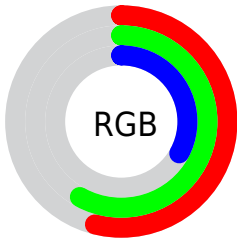

Distribution

- Red (54%)
- Green (58%)
- Blue (33%)