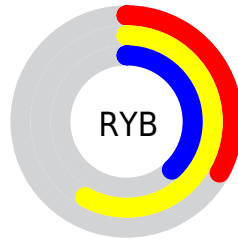

Conversions

Conversions Part 2

Format	Color
RYB	85, 149, 96
Decimal	9082197
CIELab	59.48, -14.38, 32.41
CIELCh	59, 35.453, 113.927
Yxy	27.5540, 0.3622, 0.4365
Android (android.graphics.Color)	4287272277 (0xFF8A9555)
YUV	138.4150, -26.3336, -0.3640
Hunter-Lab	52.4919, -14.0965, 22.3912

Details

The Hex color **8A9555** is a dark color, and the websafe version is hex **999966**. A complement of this color would be **605595**, and the grayscale version is **8B8B8B**.

A 20% lighter version of the original color is **C0CB88**, and **576225** is the 20% darker color. If you saturate the color by 10%, you get **879546**, and if you desaturate by 10%, it is **8D9564**.

Distribution

- Red (54%)
- Green (58%)
- Blue (33%)

- Red (33%)
- Yellow (58%)
- Blue (38%)

- Cyan (7%)
- Magenta (0%)
- Yellow (43%)
- Black (42%)

- Cyan (46%)
- Magenta (42%)
- Yellow (67%)

Brightness & Saturation Gradients

These gradients show how the Hex color 8A9555 changes by changing the brightness by 10 percent. The first figure shows a shift by +10% for each color and the second figure -10%.

Similar to the brightness gradients but the following saturation gradients show a change of the Hex color 8A9555 by changing the saturation by 10% instead.