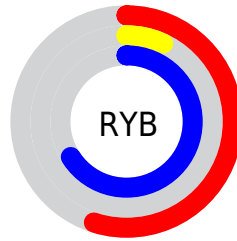

## Conversions Part 2

<b>Format</b>	<b>Color</b>
<b>R<sub>YB</sub></b>	139, 19, 169
Decimal	9114537
CIE <sub>Lab</sub>	35.63, 64.79, -52.14
CIE <sub>LCh</sub>	36, 83.168, 321.175
Yxy	8.8193, 0.2769, 0.1354
Android (android.graphics.Color)	4287304617 (0xFF8B13A9)
YUV	71.9800, 47.8309, 58.7765
Hunter-Lab	29.6973, 56.4725, -55.6521

# Details

The Hex color **8B13A9** is a dark color, and the websafe version is hex **990099**. A complement of this color would be **31A913**, and the grayscale version is **484848**.

A 20% lighter version of the original color is **C454E1**, and **530074** is the 20% darker color. If you saturate the color by 10%, you get **8802A9**, and if you desaturate by 10%, it is **8E24A9**.

# Distribution

- Red (55%)
- Green (7%)
- Blue (66%)

- Red (55%)
- Yellow (7%)
- Blue (66%)

- Cyan (18%)
- Magenta (89%)
- Yellow (0%)
- Black (34%)

- Cyan (45%)
- Magenta (93%)
- Yellow (34%)