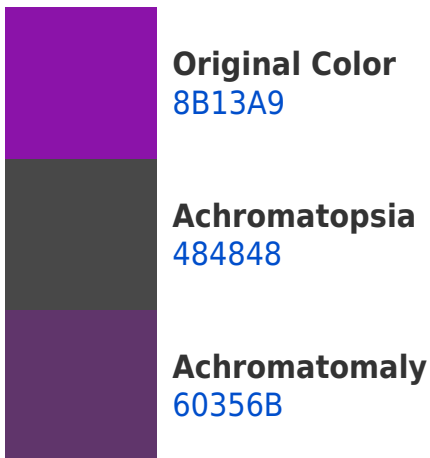

## Hex 8B13A9 Background

This preview shows how black text looks on a background with the Hex color 8B13A9.

This preview shows how white text looks on a background with the Hex color 8B13A9.

## Dichromacy

**Original Color**  
8B13A9

**Protanopia**  
0052AE

**Deuteranopia**  
005799

**Tritanopia**  
7E4449

# Trichromacy

# Monochromacy