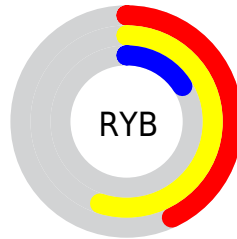

Converting Colors

Hex(8B632A)

Have a look what the booklet for
Hex(8B632A) contains.

Hex(8B632A)	3
<i>Conversions</i>	4
<i>Details</i>	6
<i>Harmonies</i>	11
<i>Previews</i>	23
<i>Color Blindness Simulation</i>	26
<i>CSS Examples</i>	29

Conversions

Conversions Part 2

Format	Color
RYB	110, 139, 42
Decimal	9134890
CIELab	45.05, 10.17, 37.76
CIELCh	45, 39.107, 74.926
Yxy	14.5798, 0.4528, 0.4252
Android (android.graphics.Color)	4287324970 (0xFF8B632A)
YUV	104.4620, -30.7938, 30.2898
Hunter-Lab	38.1835, 5.7653, 20.2281

Details

The Hex color **8B632A** is a dark color, and the websafe version is hex **996633**. A complement of this color would be **2A528B**, and the grayscale version is **696969**.

A 20% lighter version of the original color is **C3965A**, and **553500** is the 20% darker color. If you saturate the color by 10%, you get **8B5D1C**, and if you desaturate by 10%, it is **8B6938**.

Distribution

- Red (55%)
- Green (39%)
- Blue (16%)

- Red (43%)
- Yellow (55%)
- Blue (16%)

- Cyan (0%)
- Magenta (29%)
- Yellow (70%)
- Black (45%)

- Cyan (45%)
- Magenta (61%)
- Yellow (84%)

Brightness & Saturation Gradients