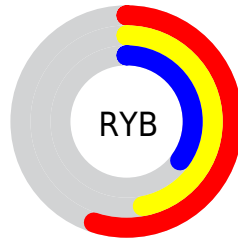

Converting Colors

Hex(8B6D5A)

Have a look what the booklet for
Hex(8B6D5A) contains.

Hex(8B6D5A)	3
<i>Conversions</i>	4
<i>Details</i>	6
<i>Harmonies</i>	11
<i>Previews</i>	23
<i>Color Blindness Simulation</i>	26
<i>CSS Examples</i>	29

Conversions

Conversions Part 2

Format	Color
R_{YB}	139, 121, 90
Decimal	9137498
CIE Lab	48.47, 9.05, 15.16
CIE LCh	48, 17.654, 59.145
Yxy	17.1644, 0.3808, 0.3639
Android (android.graphics.Color)	4287327578 (0xFF8B6D5A)
YUV	115.8040, -12.7214, 20.3429
Hunter-Lab	41.4300, 4.8845, 11.7717

Details

The Hex color **8B6D5A** is a dark color, and the websafe version is hex **996666**. A complement of this color would be **5A788B**, and the grayscale version is **747474**.

A 20% lighter version of the original color is **C1A18C**, and **583D2C** is the 20% darker color. If you saturate the color by 10%, you get **8B644C**, and if you desaturate by 10%, it is **8B7668**.

Distribution

- Red (55%)
- Green (43%)
- Blue (35%)

- Red (55%)
- Yellow (47%)
- Blue (35%)

- Cyan (0%)
- Magenta (22%)
- Yellow (35%)
- Black (45%)

- Cyan (45%)
- Magenta (57%)
- Yellow (65%)

Brightness & Saturation Gradients