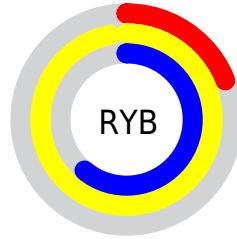

- Red (19%)
- Yellow (97%)
- Blue (61%)