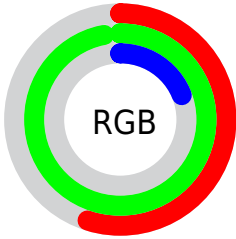

Distribution

- Red (55%)
- Green (97%)
- Blue (19%)