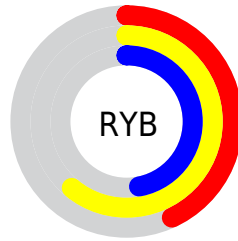

- Red (43%)
- Yellow (61%)
- Blue (47%)