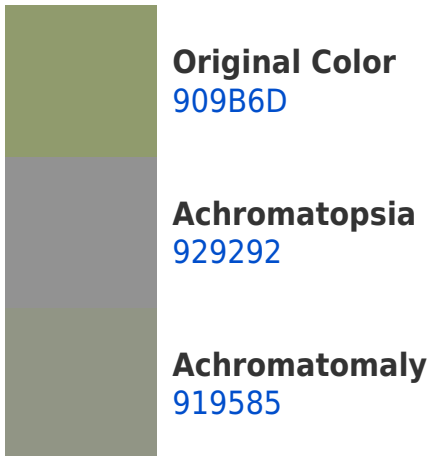

White Background

This preview shows how the Hex color 909B6D looks on a white background.

Color Contrast Check

Large Text (above 18pt) WCAG AA × Fail

Any Text WCAG AA × Fail

Large Text (above 18pt) WCAG AAA × Fail

Hex 909B6D Background

This preview shows how black text looks on a background with the Hex color 909B6D.

This preview shows how white text looks on a background with the Hex color 909B6D.

Color Blindness Simulation

Dichromacy

Tritanopia
9794A0

Trichromacy

Monochromacy

CSS Examples

Text

The CSS property to change the color of the text to Hex 909B6D is called "color". The color property can be set on classes, ids or directly on the HTML element.

This example shows how text in the color #909B6D looks like.

```
.text, #text, p{  
    color:#909B6D  
}
```

If you want to add a text shadow in that color use the text-shadow property, you can generate a text shadow directly with our [CSS Text Shadow Generator](#).