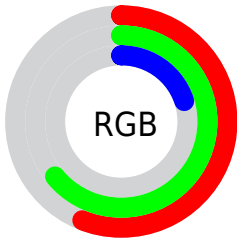

Distribution

Red (56%)

Green (64%)

Blue (20%)