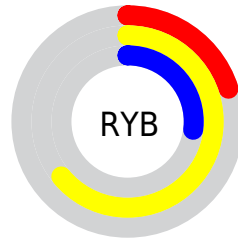

## Conversions Part 2

| <b>Format</b>                       | <b>Color</b>                                   |
|-------------------------------------|--|
| <a href="#">RYB</a>                 | <a href="#">51, 162, 69</a>                    |
| Decimal                             | <a href="#">9478707</a>                        |
| CIELab                              | <a href="#">63.35, -21.58, 53.07</a>           |
| CIELCh                              | <a href="#">63, 57.294, 112.132</a>            |
| Yxy                                 | <a href="#">32.0090, 0.3848,<br/>0.4923</a>    |
| Android<br>(android.graphics.Color) | <a href="#">4287668787<br/>(0xFF90A233)</a>    |
| YUV                                 | <a href="#">143.9640, -45.8313,<br/>0.0316</a> |
| Hunter-Lab                          | <a href="#">56.5765, -20.0718,<br/>31.2286</a> |

# Details

The Hex color **90A233** is a dark color, and the websafe version is hex **999933**. A complement of this color would be **4533A2**, and the grayscale version is **909090**.

A 20% lighter version of the original color is **C8D968**, and **5A6E00** is the 20% darker color. If you saturate the color by 10%, you get **8DA223**, and if you desaturate by 10%, it is **93A243**.

# Distribution

Red (56%)

Green (64%)

Blue (20%)

Red (20%)

Yellow (64%)

Blue (27%)

Cyan (11%)