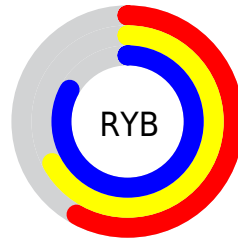

Conversions

Conversions Part 2

Format	Color
R_{YB}	147, 170, 212
Decimal	9680596
CIE Lab	72.50, -4.78, -18.96
CIE LCh	73, 19.556, 255.839
Yxy	44.4124, 0.2643, 0.2888
Android (android.graphics.Color)	4287870676 (0xFF93B6D4)
YUV	174.9550, 18.2632, -24.5165
Hunter-Lab	66.6426, -7.7604, -14.4862

Details

The Hex color **93B6D4** is a light color, and the websafe version is hex **99CCFF**. A complement of this color would be **D4B193**, and the grayscale version is **AFAFAF**.

A 20% lighter version of the original color is **CAEEFF**, and **5E819D** is the 20% darker color. If you saturate the color by 10%, you get **7EACD4**, and if you desaturate by 10%, it is **A8C0D4**.

Distribution

Red (58%)

Green (71%)

Blue (83%)

Red (58%)

Yellow (67%)

Blue (83%)

Cyan (31%)

Magenta (14%)

Yellow (0%)

Black (17%)

Cyan (42%)

Magenta (29%)

Yellow (17%)

Brightness & Saturation Gradients

These gradients show how the Hex color 93B6D4 changes by changing the brightness by 10 percent. The first figure shows a shift by +10% for each color and the second figure -10%.