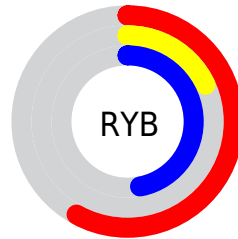

Converting Colors

Hex(952D79)

Have a look what the booklet for
Hex(952D79) contains.

Hex(952D79)	3
<i>Conversions</i>	4
<i>Details</i>	6
<i>Harmonies</i>	11
<i>Previews</i>	23
<i>Color Blindness Simulation</i>	26
<i>CSS Examples</i>	29

Conversions

Conversions Part 2

Format	Color
R_{YB}	149, 45, 121
Decimal	9776505
CIE _{Lab}	37.20, 51.20, -20.17
CIE _{LCh}	37, 55.029, 338.502
Yxy	9.6468, 0.3689, 0.2120
Android (android.graphics.Color)	4287966585 (0xFF952D79)
YUV	84.7600, 17.8663, 56.3385
Hunter-Lab	31.0593, 42.1050, -14.6552

Details

The Hex color **952D79** is a dark color, and the websafe version is hex **990066**. A complement of this color would be **2D9549**, and the grayscale version is **555555**.

A 20% lighter version of the original color is **CE63AE**, and **5F0048** is the 20% darker color. If you saturate the color by 10%, you get **951E75**, and if you desaturate by 10%, it is **953C7D**.

Distribution

Red (58%)

Green (18%)

Blue (47%)

Red (58%)

Yellow (18%)

Blue (47%)

Cyan (0%)