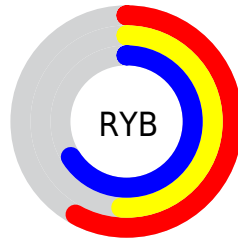

Converting Colors

Hex(9581A9)

Have a look what the booklet for
Hex(9581A9) contains.

Hex(9581A9)	3
<i>Conversions</i>	4
<i>Details</i>	6
<i>Harmonies</i>	11
<i>Previews</i>	23
<i>Color Blindness Simulation</i>	26
<i>CSS Examples</i>	29

Conversions

Conversions Part 2

Format	Color
R_{YB}	149, 129, 169
Decimal	9798057
CIE _{Lab}	57.03, 15.53, -18.40
CIE _{LCh}	57, 24.080, 310.172
Yxy	24.9546, 0.2938, 0.2676
Android (android.graphics.Color)	4287988137 (0xFF9581A9)
YUV	139.5400, 14.5238, 8.2964
Hunter-Lab	49.9546, 10.5081, -13.5850

Details

The Hex color **9581A9** is a light color, and the websafe version is hex **9999CC**. A complement of this color would be **95A981**, and the grayscale version is **8B8B8B**.

A 20% lighter version of the original color is **CBB6E0**, and **625075** is the 20% darker color. If you saturate the color by 10%, you get **8D70A9**, and if you desaturate by 10%, it is **9D92A9**.

Distribution

- Red (58%)
- Green (51%)
- Blue (66%)

- Red (58%)
- Yellow (51%)
- Blue (66%)

- Cyan (12%)
- Magenta (24%)
- Yellow (0%)
- Black (34%)

- Cyan (42%)
- Magenta (49%)
- Yellow (34%)

Brightness & Saturation Gradients