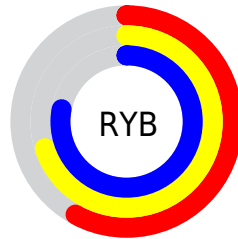

Converting Colors

Hex(95C6B6)

Have a look what the booklet for
Hex(95C6B6) contains.

Hex(95C6B6)	3
<i>Conversions</i>	4
<i>Details</i>	6
<i>Harmonies</i>	11
<i>Previews</i>	23
<i>Color Blindness Simulation</i>	26
<i>CSS Examples</i>	29

Conversions

Conversions Part 2

Format	Color
RYB	149, 178, 198
Decimal	9815734
CIELab	76.16, -19.37, 2.80
CIELCh	76, 19.572, 171.775
Yxy	50.1551, 0.2870, 0.3508
Android (android.graphics.Color)	4288005814 (0xFF95C6B6)
YUV	181.5250, 0.2342, -28.5244
Hunter-Lab	70.8203, -20.5158, 6.2293

Details

The Hex color **95C6B6** is a light color, and the websafe version is hex **99CCCC**. A complement of this color would be **C695A5**, and the grayscale version is **B6B6B6**.

A 20% lighter version of the original color is **CCFFEE**, and **619081** is the 20% darker color. If you saturate the color by 10%, you get **81C6B0**, and if you desaturate by 10%, it is **A9C6BC**.

Distribution

- Red (58%)
- Green (78%)
- Blue (71%)

- Red (58%)
- Yellow (70%)
- Blue (78%)

- Cyan (25%)
- Magenta (0%)
- Yellow (8%)
- Black (22%)

- Cyan (42%)
- Magenta (22%)
- Yellow (29%)

Brightness & Saturation Gradients