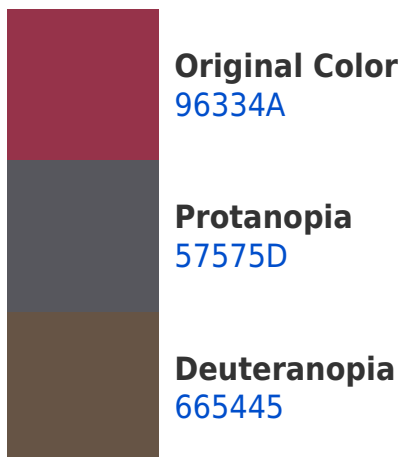

White Background

This preview shows how the Hex color 96334A looks on a white background.

Color Contrast Check

Large Text (above 18pt) WCAG AA ✓ Pass

Any Text WCAG AA ✓ Pass

Large Text (above 18pt) WCAG AAA ✓ Pass

Hex 96334A Background

This preview shows how black text looks on a background with the Hex color 96334A.

This preview shows how white text looks on a background with the Hex color 96334A.

Color Blindness Simulation

Color vision deficiency is a very complex topic, and I could not describe the different causes any better than Wikipedia does, so if you want to learn more, you should check out their [article about color blindness](#).

Dichromacy

Trichromacy

Original Color
96334A

Protanomaly
6E4A56

Deuteranomaly
774847

Tritanomaly
95353F

Monochromacy

Original Color
96334A