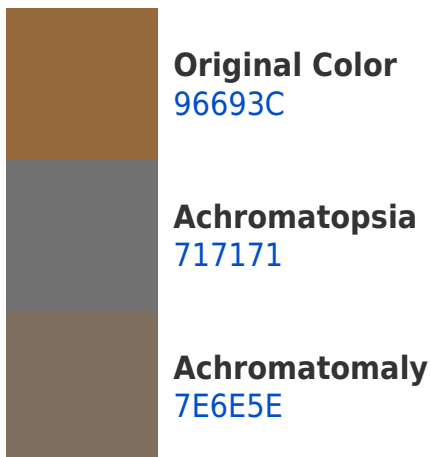

00458A

00050A

Previews

White Background

This preview shows how the Hex color 96693C looks on a white background.

Color Contrast Check

Large Text (above 18pt) WCAG AA ✓ Pass

Any Text WCAG AA ✓ Pass

If you want to check with other color combinations, try the [Color Contrast Checker](#).

Hex 96693C Background

This preview shows how black text looks on a background with the Hex color 96693C.

This preview shows how white text looks on a background with the Hex color 96693C.

Dichromacy

Original Color
96693C

Protanopia
7E733F

Deuteranopia
8D6D3B

Tritanopia
9A636B

Trichromacy

Monochromacy

CSS Examples

Text

The CSS property to change the color of the text to Hex 96693C is called "color". The color property can be set on classes, ids or directly on the HTML element.

This example shows how text in the color #96693C looks like.