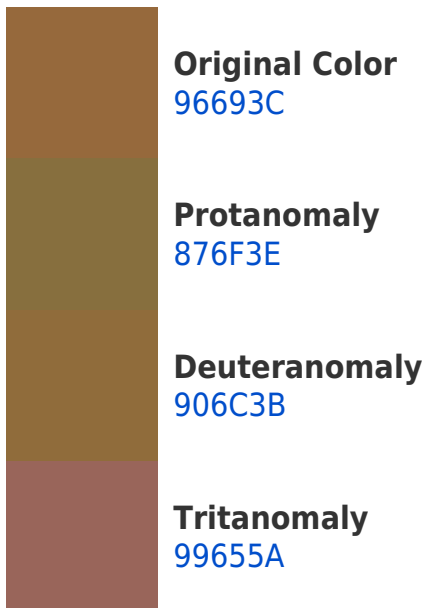

Details

The Hex color **96693C** is a dark color, and the websafe version is hex **996633**. A complement of this color would be **3C6996**, and the grayscale version is **727272**.

A 20% lighter version of the original color is **CF9C6D**, and **603A0E** is the 20% darker color. If you saturate the color by 10%, you get **96622D**, and if you desaturate by 10%, it is **96714B**.

If you want to check with other color combinations, try the [Color Contrast Checker](#).

Hex 96693C Background

This preview shows how black text looks on a background with the Hex color 96693C.

This preview shows how white text looks on a background with the Hex color 96693C.

Dichromacy

Original Color
96693C

Protanopia
7E733F

Deuteranopia
8D6D3B

Tritanopia
9A636B

Trichromacy

Monochromacy

CSS Examples

Text

The CSS property to change the color of the text to Hex 96693C is called "color". The color property can be set on classes, ids or directly on the HTML element.

This example shows how text in the color #96693C looks like.