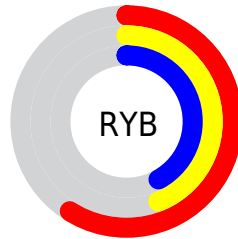

## Conversions Part 2

<b>Format</b>	<b>Color</b>
<b>R<sub>YB</sub></b>	150, 113, 107
Decimal	9859179
CIE <sub>Lab</sub>	50.84, 14.28, 8.63
CIE <sub>LCh</sub>	51, 16.682, 31.154
Yxy	19.1339, 0.3711, 0.3377
Android (android.graphics.Color)	4288049259 (0xFF96706B)
YUV	122.7920, -7.7855, 23.8614
Hunter-Lab	43.7423, 9.2508, 8.2617

# Details

The Hex color **96706B** is a dark color, and the websafe version is hex **996666**. A complement of this color would be **6B9196**, and the grayscale version is **7B7B7B**.

A 20% lighter version of the original color is **CDA49E**, and **62403C** is the 20% darker color. If you saturate the color by 10%, you get **96635C**, and if you desaturate by 10%, it is **967D7A**.

# Distribution

Red (59%)

Green (44%)

Blue (42%)

Red (59%)

Yellow (44%)

Blue (42%)

Cyan (0%)