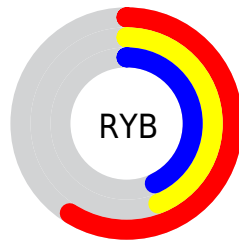

Conversions

Conversions Part 2

Format	Color
R_{YB}	150, 112, 109
Decimal	9859181
CIE _{Lab}	50.89, 14.57, 7.52
CIE _{LCh}	51, 16.398, 27.300
Yxy	19.1765, 0.3684, 0.3343
Android (android.graphics.Color)	4288049261 (0xFF96706D)
YUV	123.0200, -6.9119, 23.6615
Hunter-Lab	43.7910, 9.5043, 7.5615

Details

The Hex color **96706D** is a dark color, and the websafe version is hex **996666**. A complement of this color would be **6D9396**, and the grayscale version is **7B7B7B**.

A 20% lighter version of the original color is **CDA4A0**, and **62403E** is the 20% darker color. If you saturate the color by 10%, you get **96625E**, and if you desaturate by 10%, it is **967E7C**.

Distribution

Red (59%)

Green (44%)

Blue (43%)

Red (59%)

Yellow (44%)

Blue (43%)

Cyan (0%)

Magenta (25%)

Yellow (27%)

Black (41%)

Cyan (41%)

Magenta (56%)

Yellow (57%)

Brightness & Saturation Gradients

These gradients show how the Hex color 96706D changes by changing the brightness by 10 percent. The first figure shows a shift by +10% for each color and the second figure -10%.