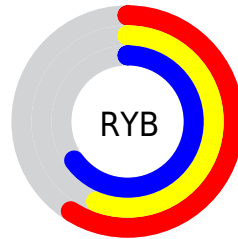

Red (59%)

Yellow (56%)

Blue (65%)