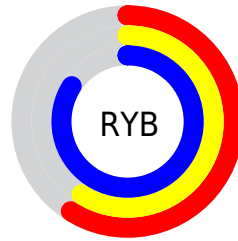

Red (59%)

Yellow (59%)

Blue (84%)