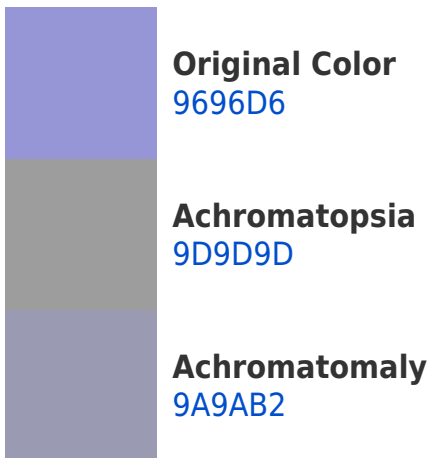

AB00AB

2B002B

Previews

White Background

This preview shows how the Hex color 9696D6 looks on a white background.

Color Contrast Check

Large Text (above 18pt) WCAG AA × Fail

Any Text WCAG AA × Fail

This preview shows how white text looks on a background with the Hex color 9696D6.

Color Blindness Simulation

Color vision deficiency is a very complex topic, and I could not describe the different causes any better than Wikipedia does, so if you want to learn more, you should check out their [article about color blindness](#).

Dichromacy

Tritanopia
8D9EAB

Trichromacy

Monochromacy

CSS Examples

Text

The CSS property to change the color of the text to Hex 9696D6 is called "color". The color property can be set on classes, ids or directly on the HTML element.

This example shows how text in the color #9696D6 looks like.

```
.text, #text, p{  
    color:#9696D6  
}
```

If you want to add a text shadow in that color use the text-shadow property, you can generate a text shadow directly with our [CSS Text Shadow Generator](#).