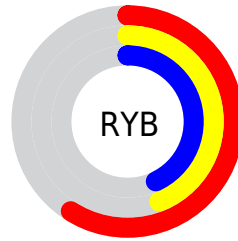

Conversions

Conversions Part 2

Format	Color
R_{YB}	151, 112, 109
Decimal	9924717
CIE _{Lab}	51.00, 14.98, 7.69
CIE _{LCh}	51, 16.836, 27.191
Yxy	19.2718, 0.3697, 0.3343
Android (android.graphics.Color)	4288114797 (0xFF97706D)
YUV	123.3190, -7.0593, 24.2762
Hunter-Lab	43.8996, 9.8525, 7.6830

Details

The Hex color **97706D** is a dark color, and the websafe version is hex **996666**. A complement of this color would be **6D9497**, and the grayscale version is **7B7B7B**.

A 20% lighter version of the original color is **CEA4A0**, and **63403E** is the 20% darker color. If you saturate the color by 10%, you get **97625E**, and if you desaturate by 10%, it is **977E7C**.

Distribution

Red (59%)

Green (44%)

Blue (43%)

Red (59%)

Yellow (44%)

Blue (43%)

Cyan (0%)

Magenta (26%)

Yellow (28%)

Black (41%)

Cyan (41%)

Magenta (56%)

Yellow (57%)

Brightness & Saturation Gradients

These gradients show how the Hex color 97706D changes by changing the brightness by 10 percent. The first figure shows a shift by +10% for each color and the second figure -10%.