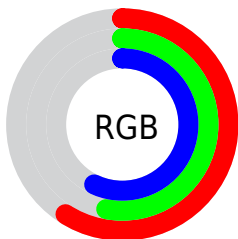

Distribution

Red (59%)

Green (53%)

Blue (57%)