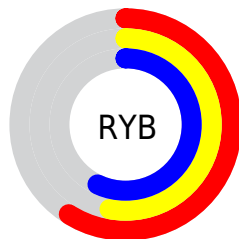

Red (59%)

Yellow (53%)

Blue (57%)