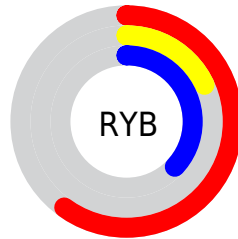

## Conversions Part 2

<b>Format</b>	<b>Color</b>
<a href="#">RYB</a>	<a href="#">152, 45, 94</a>
Decimal	<a href="#">9973086</a>
CIELab	<a href="#">36.67, 48.52, -3.89</a>
CIElCh	<a href="#">37, 48.679, 355.418</a>
Yxy	<a href="#">9.3603, 0.4320, 0.2542</a>
Android (android.graphics.Color)	<a href="#">4288163166 (0xFF982D5E)</a>
YUV	<a href="#">82.5790, 5.6306, 60.8822</a>
Hunter-Lab	<a href="#">30.5946, 39.2703, -0.9822</a>

# Details

The Hex color **982D5E** is a dark color, and the websafe version is hex **993366**. A complement of this color would be **2D9867**, and the grayscale version is **525252**.

A 20% lighter version of the original color is **D26390**, and **600030** is the 20% darker color. If you saturate the color by 10%, you get **981E56**, and if you desaturate by 10%, it is **983C66**.

# Distribution

- Red (60%)
- Green (18%)
- Blue (37%)

- Red (60%)
- Yellow (18%)
- Blue (37%)

- Cyan (0%)
- Magenta (70%)
- Yellow (38%)
- Black (40%)

- Cyan (40%)
- Magenta (82%)
- Yellow (63%)