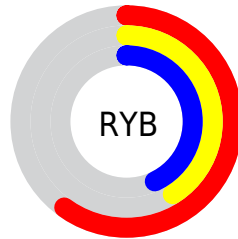

Conversions

Conversions Part 2

Format	Color
R_{YB}	152, 104, 110
Decimal	9988206
CIE _{Lab}	49.13, 20.15, 4.44
CIE _{LCh}	49, 20.632, 12.430
Yxy	17.7018, 0.3733, 0.3190
Android (android.graphics.Color)	4288178286 (0xFF98686E)
YUV	119.0360, -4.4547, 28.9094
Hunter-Lab	42.0735, 14.2506, 5.3867

Details

The Hex color **98686E** is a dark color, and the websafe version is hex **996666**. A complement of this color would be **689892**, and the grayscale version is **777777**.

A 20% lighter version of the original color is **CF9CA1**, and **64383F** is the 20% darker color. If you saturate the color by 10%, you get **985961**, and if you desaturate by 10%, it is **98777B**.

Distribution

Red (60%)

Green (41%)

Blue (43%)

Red (60%)

Yellow (41%)

Blue (43%)

Cyan (0%)

Magenta (32%)

Yellow (28%)

Black (40%)

Cyan (40%)

Magenta (59%)

Yellow (57%)

Brightness & Saturation Gradients

These gradients show how the Hex color 98686E changes by changing the brightness by 10 percent. The first figure shows a shift by +10% for each color and the second figure -10%.